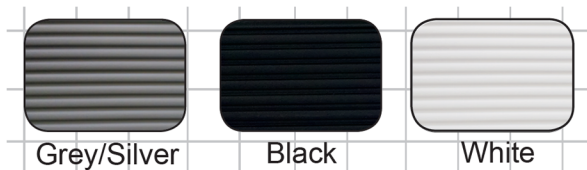

Three Colors to Choose From:

Vantage

It Pays to Protect.

Please Contact Your Dealer for Additional Details

VANTAGE Benefits

PONTOON WRAPS™

V Affordable

V High Quality 3M Film

V Much More Effective than Paint or Buffing