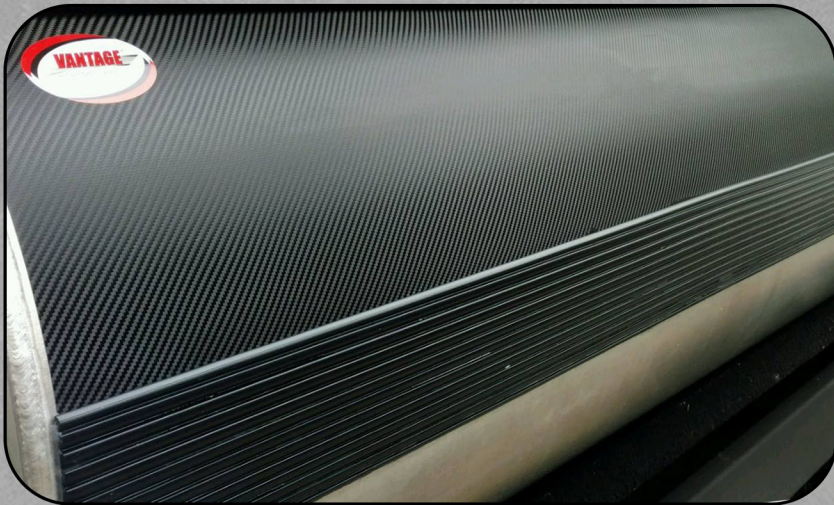

Vantage

It Pays to Protect.

Customize & Protect
With a Winning Combination

VANTAGE

PONTOON WRAP & GUARD™

Black Carbon Fiber Pontoon Wrap / Black Pontoon Guard

White Carbon Fiber Pontoon Wrap / White Pontoon Guard

It Pays to Protect.

What is it?

The Vantage Pontoon Guard is a HEAVY DUTY Extruded PVC material that will produce long lasting protection from inevitable dock/bumper rash, trailer guides, and boat lift rails that make your pontoon tubes look old and damaged. The Vantage Pontoon Guard is UV protected for durability and long life. We use only high quality 3M Pressure Sensitive Adhesive, for long lasting adhesion. Whether your pontoon is new or used, the Vantage Pontoon Guard will protect your investment for years to come.